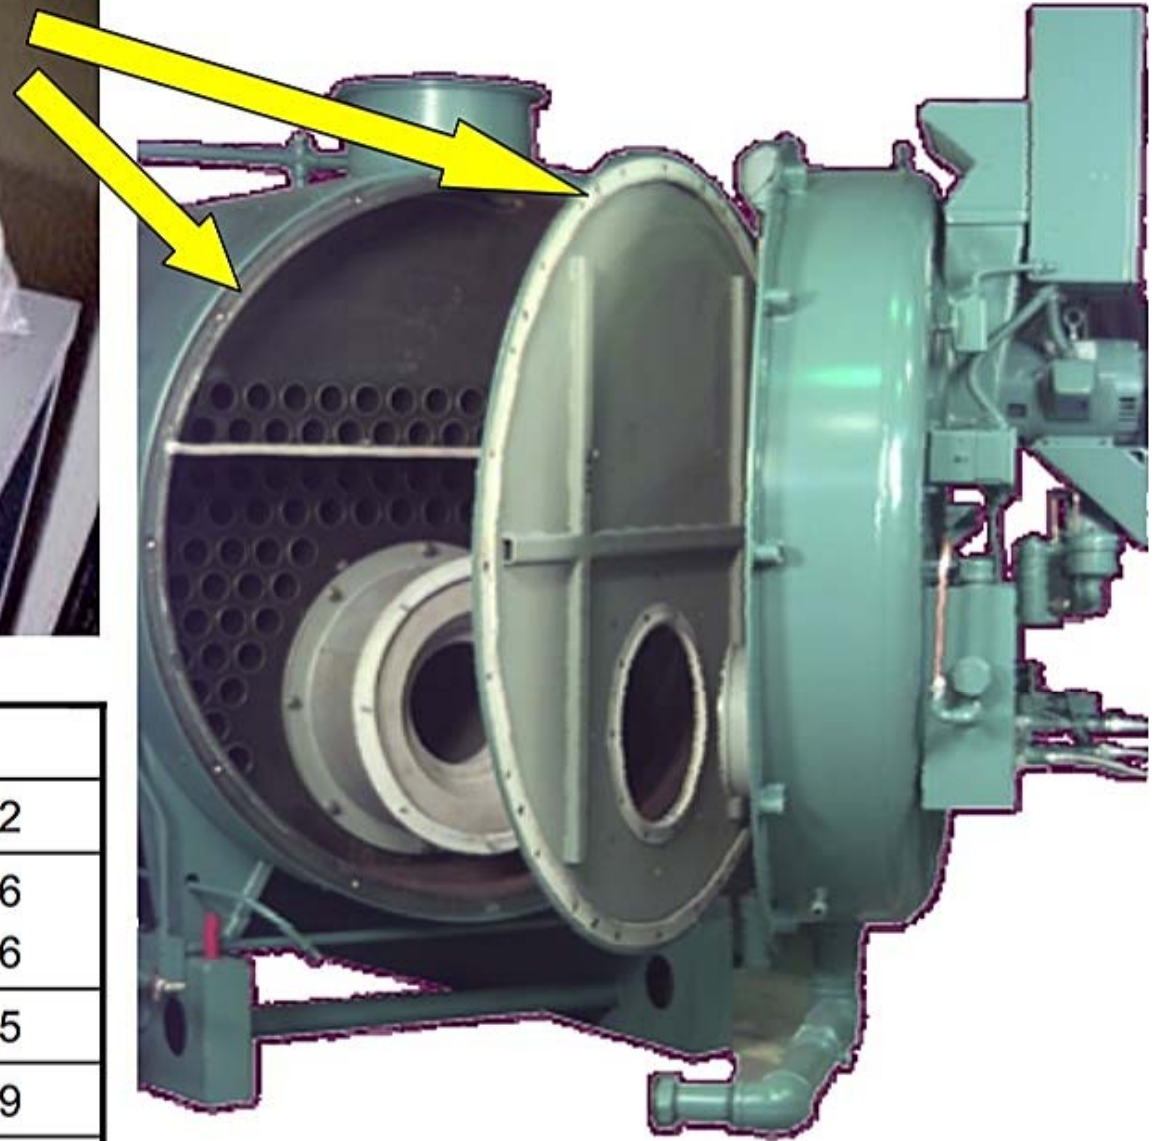

Front Head to Intermediate Door Gasket Intermediate Door to Front Door Gasket

HP Range	Part #
CB 15-40 HP	(2) 032-00442
CB 50-100 HP (-1975)	(2) 032-00516
CB 50-100 HP (+1975)	(2) 032-00516
CB 125-200 HP	(2) 032-00105
CB 250-300 HP	(2) 032-00899
CB 400-800 HP	(2) 032-00901