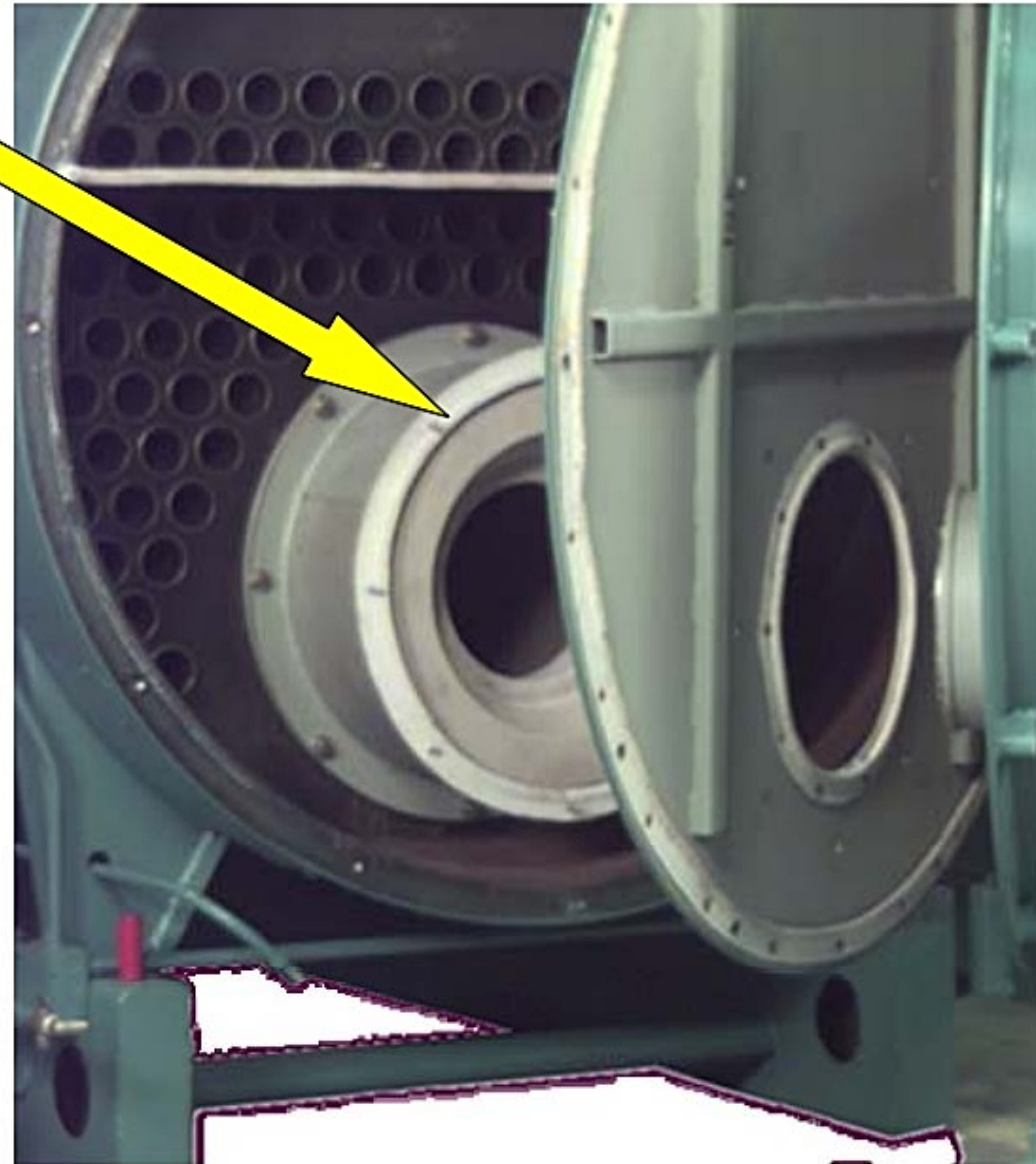

Burner Drawer to Burner Housing Gasket

HP Range	Part #
CB 15-40 HP	032-00495
CB 50-100 HP (-1975)	032-00553
CB 50-100 HP (+1975)	032-00605
CB 125-200 HP	032-00605
CB 250-300 HP	032-00927
CB 400-800 HP	032-00979