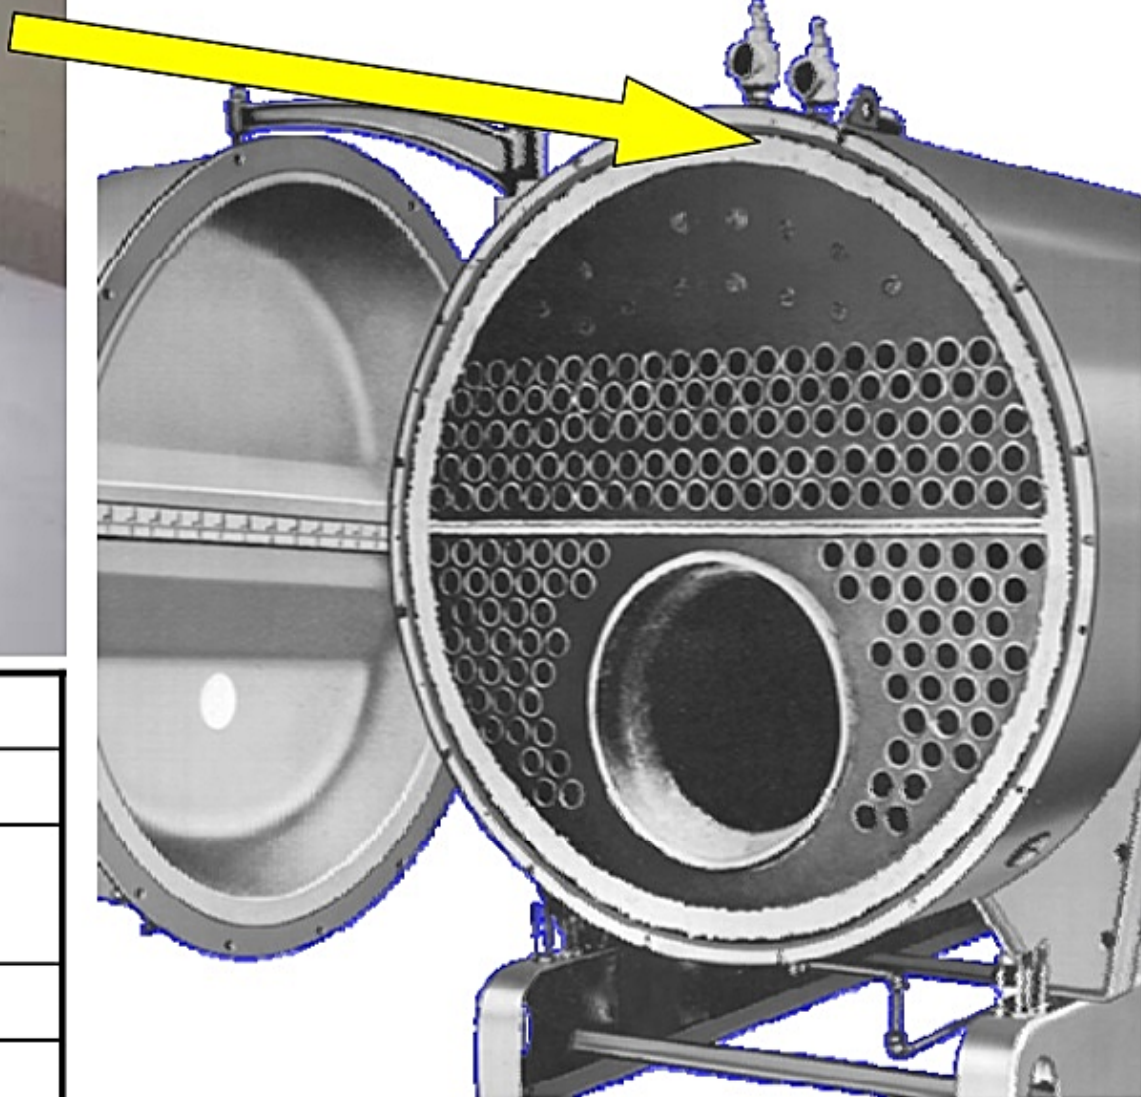

Rear Door to Tube Sheet Gasket #2 (Pre-1999 Only)

HP Range	Part #
CB 15-40 HP	853-01010
CB 50-100 HP (-1975)	853-01011
CB 50-100 HP (+1975)	853-01011
CB 125-200 HP	853-01012
CB 250-300 HP	853-01013
CB 400-800 HP	853-01014