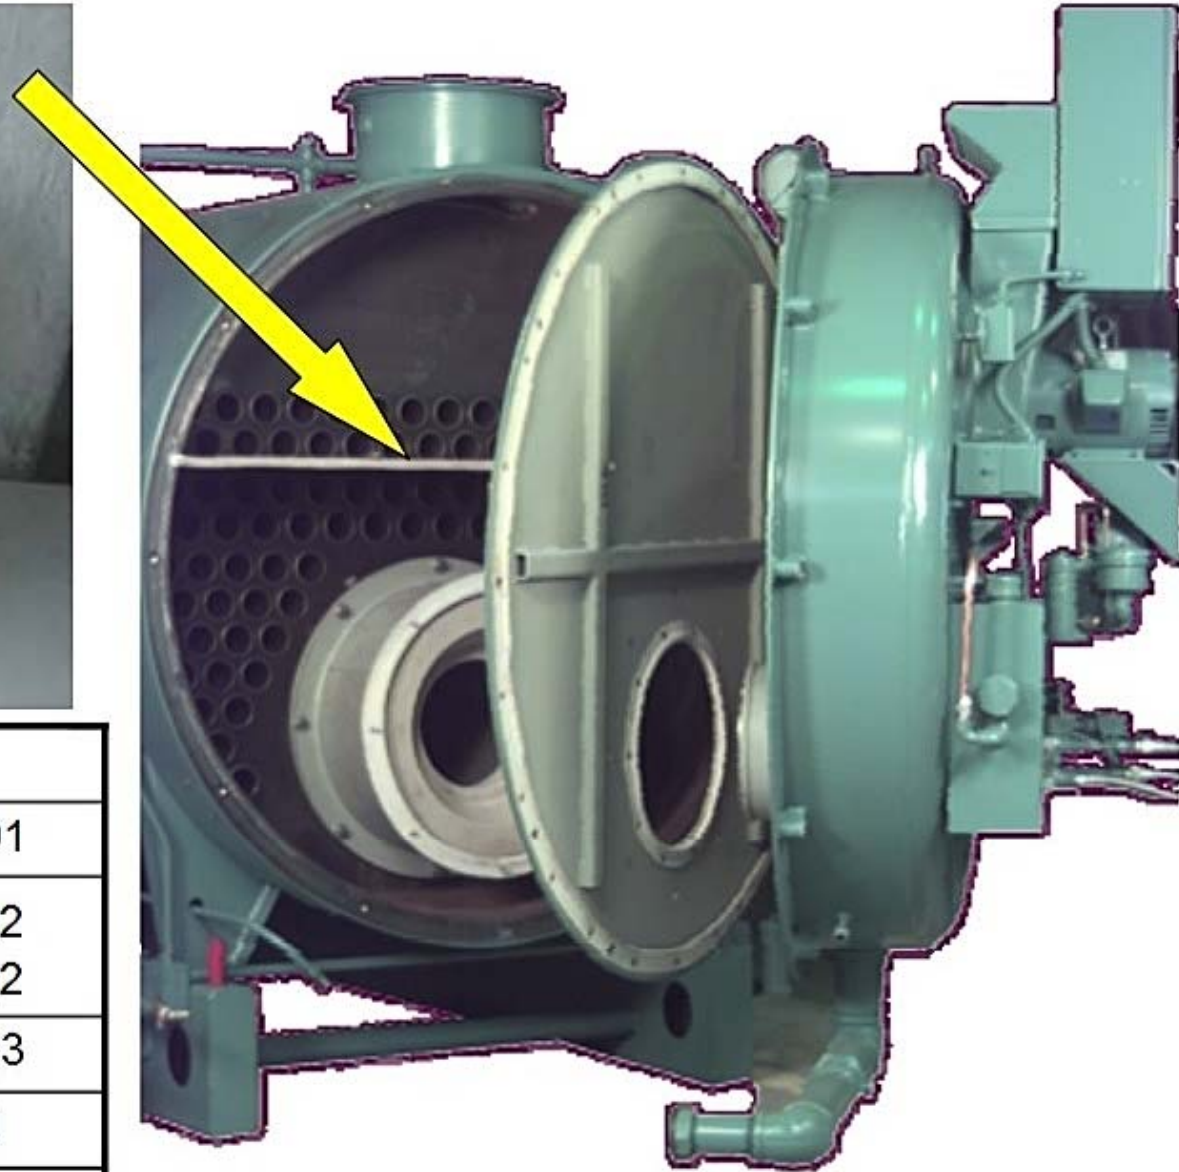

Front Baffle Gasket

HP Range	Part #
CB 15-40 HP	(38") 853-00991
CB 50-100 HP (-1975)	(50") 853-00992
CB 50-100 HP (+1975)	(50") 853-00992
CB 125-200 HP	(62") 853-00993
CB 250-300 HP	(80") 853-0094
CB 400-800 HP	(98") 853-0095

Note: 1/2" x 2" Tadpole Gasket may be cut to length in place of this gasket.