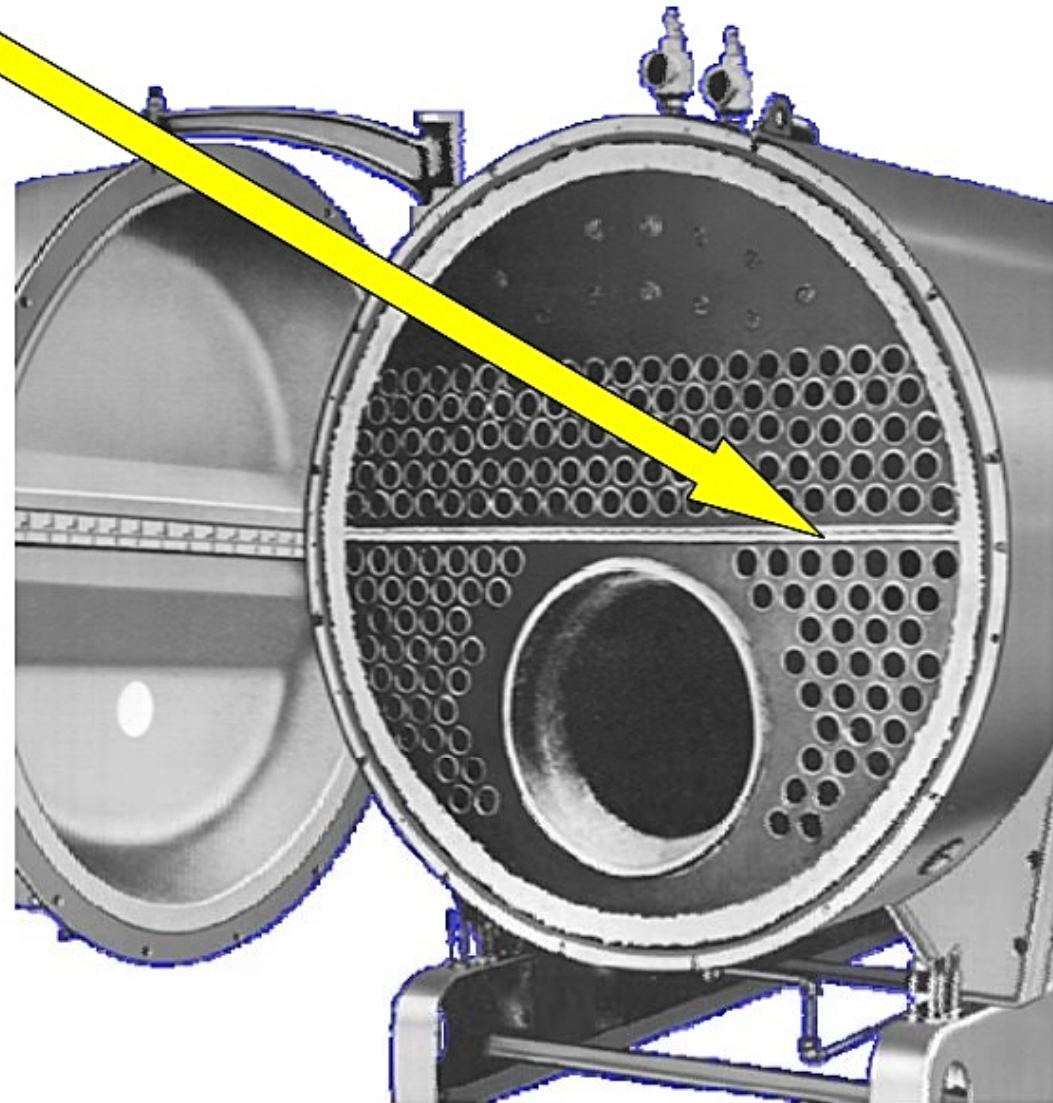

Rear Baffle Gasket

HP Range	Part #
CB 15-40 HP	(36") 853-00983
CB 50-100 HP (-1975)	(48") 853-00984
CB 50-100 HP (+1975)	(48") 853-00984
CB 125-200 HP	(62") 853-00985
CB 250-300 HP	(78") 853-00986
CB 400-800 HP	(96") 853-00987

Note: 1-1/2" Fiberglass rope may be cut to length in place of this gasket.