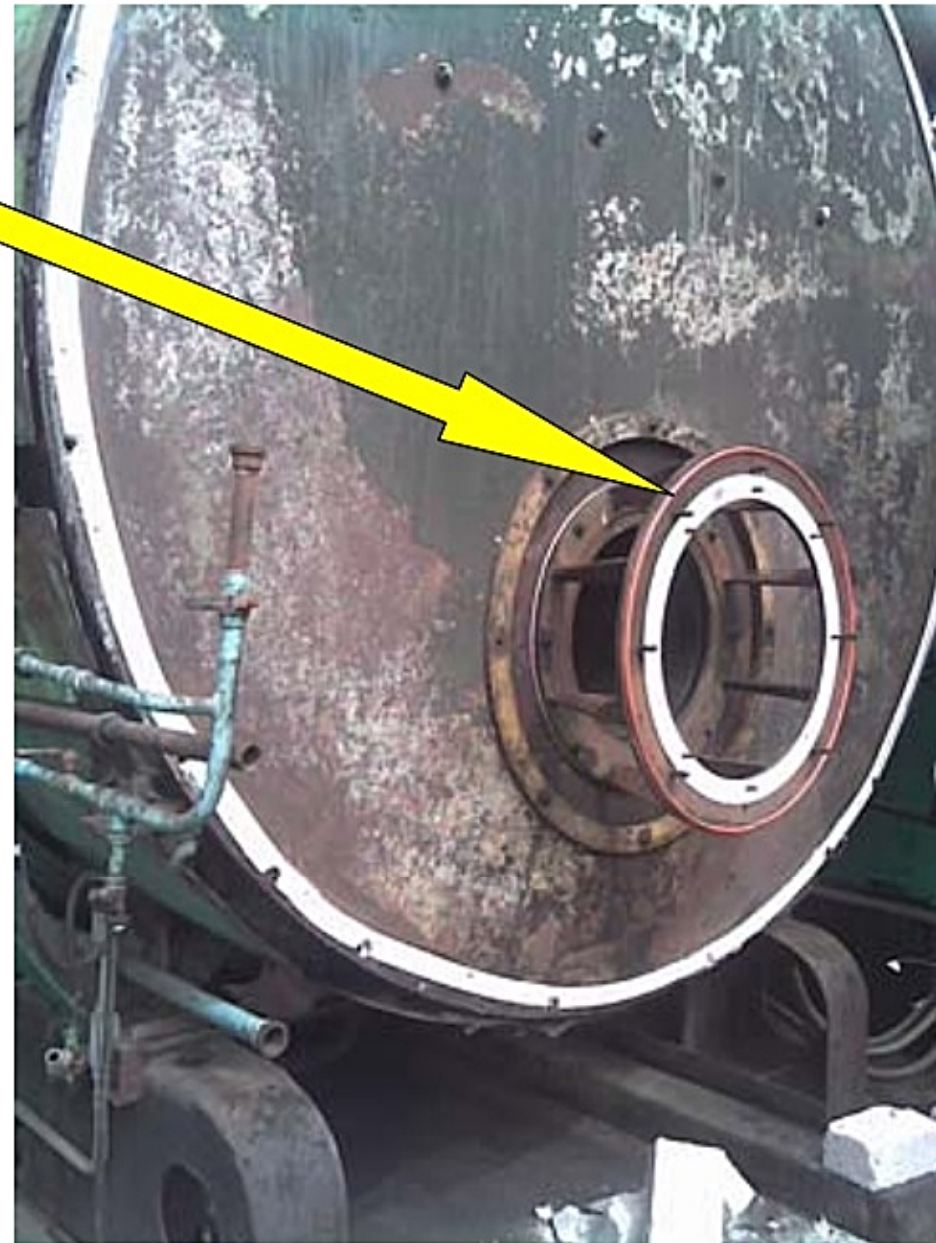

Burner Support to Front Door Gasket

HP Range	Part #
CB 15-40 HP	N/A
CB 50-100 HP (-1975)	N/A
CB 50-100 HP (+1975)	(72") 853-00003
CB 125-200 HP	N/A
CB 250-300 HP	(72") 853-00003
CB 400-800 HP	(96") 853-00003

Note: 3/8" Red rubber gasket can be cut to length in place of this gasket.